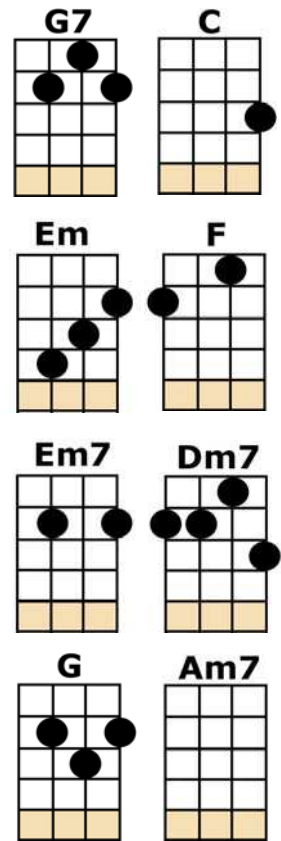

THIS OLD HEART OF MINE

OOH [G7] THIS OLD [C] HEART OF MINE
BEEN BROKE A [Em] THOUSAND TIMES
EACH TIME YOU [F] BREAK AWAY
[Em7] FEAR YOU'VE [Dm7] GONE TO STAY
[G7] LONELY [C] NIGHTS THAT COME
MEMO-[Em]-RIES THAT FLOW
BRINGING YOU [F] BACK AGAIN
[Em] HURTING ME [Dm7] MORE AND [Em7] MORE
[Dm7] MAYBE IT'S [G] MY MISTAKE
TO [Em] SHOW THIS LOVE I FEEL IN-[Am7]-SIDE
[Dm7] 'CAUSE EACH DAY THAT [G] PASSES BY
YOU [Dm7/] GOT ME NEVER [Em/] KNOWING
IF I'M [F/] COMING OR [G/] GOING, BUT I,

CHORUS:

[C] I LOVE YOO-[Em]-OOU
THIS OLD [F] HEART [Em] DARLING
IS [Dm7] WEAK FOR YOU [G7]
[C] I LOVE YOO-[Em]-OOU
YES I [F] DO, [Em] YES I [Dm7] DO

[G7] THESE OLD [C] ARMS OF MINE
MISS HAVING [Em] YOU AROUND
MAKES THESE [F] TEARS INSIDE
[Em] START [Dm7] FALLING [Em7] DOWN

[Dm7] ALWAYS WITH [G] HALF A KISS
YOU RE-[Em]-MIND ME OF WHAT I [Am7] MISS
[Dm7] THOUGH I TRY TO CON-[G]-TROL MYSELF
LIKE A [Dm7/] FOOL I START [Em/] GRINNIN'
'COS MY [F/] HEAD STARTS [G/] SPINNIN', 'COS I