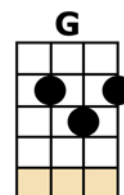

ECHO BEACH

INTRO: [Am] ~~ECHO BEACH~~ [G] ~~FAR AWAY IN TIME~~
[Em] ~~ECHO BEACH~~ [F] ~~FAR AWAY~~ [G] ~~IN TIME~~
REPEAT INTRO

I [Am] KNOW IT'S OUT OF FASHION
[D] AND A [C] TRIFLE UN-[Am]-COOL [D] [Em]
BUT [Am] I CAN'T HELP IT
[D] I'M A [C] ROMANTIC [Am] FOOL [D] [Em]
IT'S A [Am] HABIT OF MINE
[D] TO WATCH THE [C] SUN GO [Am] DOWN [D] [Em]
ON [Am] ECHO BEACH,
[D] I WATCH THE [C] SUN GO [Am] DOWN [D] [Em]

INSTR: [Am] ~~ECHO BEACH~~ [G] ~~FAR AWAY IN TIME~~
[Em] ~~ECHO BEACH~~ [F] ~~FAR AWAY~~ [G] ~~IN TIME~~
REPEAT INSTRUMENTAL

ON [Am] SILENT SUMMER EVENINGS
[D] THE SKY'S A-[C]-LIVE WITH [Am] LIGHT [D] [Em]
A [Am] BUILDING IN THE DISTANCE
[D] SURREAL-[C]-ISTIC [Am] SIGHT [D] [Em]
ON [Am] ECHO BEACH
[D] WAVES MAKE THE [C] ONLY [Am] SOUND [D] [Em]
ON [Am] ECHO BEACH
[D] THERE'S NOT A [C] SOUL A-[Am]-ROUND [D] [Em]