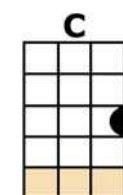

ECHO BEACH

INTRO: [Am] ~~ECHO BEACH~~ [G] ~~FAR AWAY IN TIME~~
[Em] ~~ECHO BEACH~~ [F] ~~FAR AWAY~~ [G] ~~IN TIME~~
REPEAT INTRO

I [Am] KNOW IT'S OUT OF FASHION
[D] AND A [C] TRIFLE UN-[Am]-COOL [D] [Em]
BUT [Am] I CAN'T HELP IT
[D] I'M A [C] ROMANTIC [Am] FOOL [D] [Em]
IT'S A [Am] HABIT OF MINE
[D] TO WATCH THE [C] SUN GO [Am] DOWN [D] [Em]
ON [Am] ECHO BEACH,
[D] I WATCH THE [C] SUN GO [Am] DOWN [D] [Em]

INSTR: [Am] ~~ECHO BEACH~~ [G] ~~FAR AWAY IN TIME~~
[Em] ~~ECHO BEACH~~ [F] ~~FAR AWAY~~ [G] ~~IN TIME~~
REPEAT INSTRUMENTAL

ON [Am] SILENT SUMMER EVENINGS
[D] THE SKY'S A-[C]-LIVE WITH [Am] LIGHT [D] [Em]
A [Am] BUILDING IN THE DISTANCE
[D] SURREAL-[C]-ISTIC [Am] SIGHT [D] [Em]
ON [Am] ECHO BEACH
[D] WAVES MAKE THE [C] ONLY [Am] SOUND [D] [Em]
ON [Am] ECHO BEACH
[D] THERE'S NOT A [C] SOUL A-[Am]-ROUND [D] [Em]