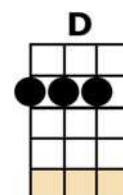

ECHO BEACH

INTRO: [Am] ~~ECHO BEACH~~ [G] ~~FAR AWAY IN TIME~~
[Em] ~~ECHO BEACH~~ [F] ~~FAR AWAY~~ [G] ~~IN TIME~~
REPEAT INTRO

I [Am] KNOW IT'S OUT OF FASHION
[D] AND A [C] TRIFLE UN-[Am]-COOL [D] [Em]
BUT [Am] I CAN'T HELP IT
[D] I'M A [C] ROMANTIC [Am] FOOL [D] [Em]
IT'S A [Am] HABIT OF MINE
[D] TO WATCH THE [C] SUN GO [Am] DOWN [D] [Em]
ON [Am] ECHO BEACH,
[D] I WATCH THE [C] SUN GO [Am] DOWN [D] [Em]

INSTR: [Am] ~~ECHO BEACH~~ [G] ~~FAR AWAY IN TIME~~
[Em] ~~ECHO BEACH~~ [F] ~~FAR AWAY~~ [G] ~~IN TIME~~
REPEAT INSTRUMENTAL

ON [Am] SILENT SUMMER EVENINGS
[D] THE SKY'S A-[C]-LIVE WITH [Am] LIGHT [D] [Em]
A [Am] BUILDING IN THE DISTANCE
[D] SURREAL-[C]-ISTIC [Am] SIGHT [D] [Em]
ON [Am] ECHO BEACH
[D] WAVES MAKE THE [C] ONLY [Am] SOUND [D] [Em]
ON [Am] ECHO BEACH
[D] THERE'S NOT A [C] SOUL A-[Am]-ROUND [D] [Em]

[Am] ECHO BEACH - [G] FAR AWAY IN TIME
[Em] ECHO BEACH - [F] FAR AWAY [G] IN TIME
[Am] ECHO BEACH - [G] FAR AWAY IN TIME
[Em] ECHO BEACH - [F] FAR AWAY [G] IN TIME [Am/]