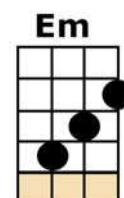

ECHO BEACH

INTRO: [Am] ~~ECHO BEACH~~ [G] ~~FAR AWAY IN TIME~~
[Em] ~~ECHO BEACH~~ [F] ~~FAR AWAY~~ [G] ~~IN TIME~~
REPEAT INTRO

I [Am] KNOW IT'S OUT OF FASHION
[D] AND A [C] TRIFLE UN-[Am]-COOL [D] [Em]
BUT [Am] I CAN'T HELP IT
[D] I'M A [C] ROMANTIC [Am] FOOL [D] [Em]
IT'S A [Am] HABIT OF MINE
[D] TO WATCH THE [C] SUN GO [Am] DOWN [D] [Em]
ON [Am] ECHO BEACH,
[D] I WATCH THE [C] SUN GO [Am] DOWN [D] [Em]

INSTR: [Am] ~~ECHO BEACH~~ [G] ~~FAR AWAY IN TIME~~
[Em] ~~ECHO BEACH~~ [F] ~~FAR AWAY~~ [G] ~~IN TIME~~
REPEAT INSTRUMENTAL

ON [Am] SILENT SUMMER EVENINGS
[D] THE SKY'S A-[C]-LIVE WITH [Am] LIGHT [D] [Em]
A [Am] BUILDING IN THE DISTANCE
[D] SURREAL-[C]-ISTIC [Am] SIGHT [D] [Em]
ON [Am] ECHO BEACH
[D] WAVES MAKE THE [C] ONLY [Am] SOUND [D] [Em]
ON [Am] ECHO BEACH
[D] THERE'S NOT A [C] SOUL A-[Am]-ROUND [D] [Em]

[Am] ECHO BEACH - [G] FAR AWAY IN TIME
[Em] ECHO BEACH - [F] FAR AWAY [G] IN TIME
[Am] ECHO BEACH - [G] FAR AWAY IN TIME
[Em] ECHO BEACH - [F] FAR AWAY [G] IN TIME [Am/]