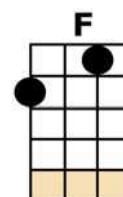

ECHO BEACH

INTRO: [Am] ~~ECHO BEACH~~ [G] ~~FAR AWAY IN TIME~~
[Em] ~~ECHO BEACH~~ [F] ~~FAR AWAY~~ [G] ~~IN TIME~~
REPEAT INTRO

I [Am] KNOW IT'S OUT OF FASHION
[D] AND A [C] TRIFLE UN-[Am]-COOL [D] [Em]
BUT [Am] I CAN'T HELP IT
[D] I'M A [C] ROMANTIC [Am] FOOL [D] [Em]
IT'S A [Am] HABIT OF MINE
[D] TO WATCH THE [C] SUN GO [Am] DOWN [D] [Em]
ON [Am] ECHO BEACH,
[D] I WATCH THE [C] SUN GO [Am] DOWN [D] [Em]

INSTR: [Am] ~~ECHO BEACH~~ [G] ~~FAR AWAY IN TIME~~
[Em] ~~ECHO BEACH~~ [F] ~~FAR AWAY~~ [G] ~~IN TIME~~
REPEAT INSTRUMENTAL

ON [Am] SILENT SUMMER EVENINGS
[D] THE SKY'S A-[C]-LIVE WITH [Am] LIGHT [D] [Em]
A [Am] BUILDING IN THE DISTANCE
[D] SURREAL-[C]-ISTIC [Am] SIGHT [D] [Em]
ON [Am] ECHO BEACH
[D] WAVES MAKE THE [C] ONLY [Am] SOUND [D] [Em]
ON [Am] ECHO BEACH
[D] THERE'S NOT A [C] SOUL A-[Am]-ROUND [D] [Em]