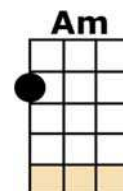

ECHO BEACH

INTRO: [Am] ~~ECHO BEACH~~ [G] ~~FAR AWAY IN TIME~~
[Em] ~~ECHO BEACH~~ [F] ~~FAR AWAY~~ [G] ~~IN TIME~~
REPEAT INTRO

I [Am] KNOW IT'S OUT OF FASHION
[D] AND A [C] TRIFLE UN-[Am]-COOL [D] [Em]
BUT [Am] I CAN'T HELP IT
[D] I'M A [C] ROMANTIC [Am] FOOL [D] [Em]
IT'S A [Am] HABIT OF MINE
[D] TO WATCH THE [C] SUN GO [Am] DOWN [D] [Em]
ON [Am] ECHO BEACH,
[D] I WATCH THE [C] SUN GO [Am] DOWN [D] [Em]

INSTR: [Am] ~~ECHO BEACH~~ [G] ~~FAR AWAY IN TIME~~
[Em] ~~ECHO BEACH~~ [F] ~~FAR AWAY~~ [G] ~~IN TIME~~
REPEAT INSTRUMENTAL

ON [Am] SILENT SUMMER EVENINGS
[D] THE SKY'S A-[C]-LIVE WITH [Am] LIGHT [D] [Em]
A [Am] BUILDING IN THE DISTANCE
[D] SURREAL-[C]-ISTIC [Am] SIGHT [D] [Em]
ON [Am] ECHO BEACH
[D] WAVES MAKE THE [C] ONLY [Am] SOUND [D] [Em]
ON [Am] ECHO BEACH
[D] THERE'S NOT A [C] SOUL A-[Am]-ROUND [D] [Em]