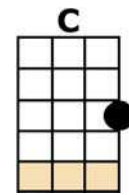

THIS OLE HOUSE

intro: [G] [G] [C] [C] [D7] [D7] [G/]

THIS OLE [G] HOUSE ONCE KNEW HIS CHILDREN
THIS OLE [C] HOUSE ONCE KNEW A WIFE
THIS OLE [D7] HOUSE WAS HOME AND COMFORT
AS WE FOUGHT THE STORMS OF [G] LIFE
THIS OLD [G] HOUSE ONCE RANG WITH LAUGHTER
THIS OLD [C] HOUSE HEARD MANY SHOUTS
NOW SHE [D7] TREMBLES IN THE DARKNESS
WHEN THE LIGHTNIN' WALKS A-[G]-BOUT

CHORUS:

AIN'T A-GONNA [C] NEED THIS HOUSE NO LONGER
AIN'T A-GONNA [G] NEED THIS HOUSE NO MORE
AIN'T GOT [D7] TIME TO FIX THE SHINGLES
AIN'T GOT [G] TIME TO FIX THE FLOOR
AIN'T GOT [C] TIME TO OIL THE HINGES
NOR TO [G] MEND NO WINDOWPANE
AIN'T A-GONNA [D7] NEED THIS HOUSE NO LONGER
SHE'S A-GETTIN' READY TO MEET THE [G] SAINTS

THIS OLE [G] HOUSE IS GETTIN' SHAKY
THIS OLE [C] HOUSE IS GETTIN' OLD
THIS OLE [D7] HOUSE LETS IN THE RAIN
THIS OLE HOUSE LETS IN THE [G] COLD
ON MY [G] KNEES I'M GETTIN' CHILLY
BUT I [C] FEEL NO FEAR NOR PAIN
'CAUSE I [D7] SEE AN ANGEL PEEKIN'
THROUGH THE BROKEN WINDOW-[G]-PANE