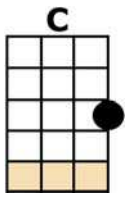

# THE WALK OF LIFE

intro: [G] LAA LA [G] LA LA LAA LA LA  
[C] LAA LA ... [C] ... LA LA  
[D] LAA LA [D] LA LA LAA LA LA [C] LAA LA ... [D]  
{ repeat intro }

[G] HERE COME JOHNNY SINGING OLDIES, GOLDIES  
BE, BOP, A, LUA, BABY, WHAT I SAY  
HERE COMES JOHNNY SINGING I GOTTA WOMAN  
DOWN IN THE TUNNEL TRYING TO MAKE IT PAY  
[C] HE GOT THE ACTION, HE GOT THE MOTION  
[G] OH YEAH, THE BOY CAN PLAY  
[C] DEDICATION, DEVOTION  
[G/ ] TURNING ALL THE NIGHT TIME [G/ ] INTO THE DAY

HE DO THE [G] SONG ABOUT THE SWEET LOVIN' [D] WOMAN  
HE DO THE [G] SONG ABOUT THE KNIFE [C]  
HE DO THE [G] WALK, [D] HE DO THE WALK OF [C] LIFE  
[D] YEAH HE DO THE WALK OF [G] LIFE [G] [C] [C] [D] [D] [C] [D]

[G] HERE COME JOHNNY GONNA TELL YOU THE STORY  
HAND ME DOWN MY WALKIN' SHOES  
HERE COME JOHNNY WITH THE POWER AND THE GLORY  
BACKBEAT THE TALKIN' BLUES  
[C] HE GOT THE ACTION, HE GOT THE MOTION  
[G] OH YEAH, THE BOY CAN PLAY  
[C] DEDICATION, DEVOTION  
[G/ ] TURNING ALL THE NIGHT TIME [G/ ] INTO THE DAY