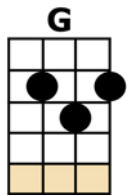

SIT DOWN

~~I [G] SING MYSELF TO [G] SLEEP...~~

~~A [C] SONG FROM THE [D] DARKEST HOUR~~

~~[G] SECRETS I CAN'T KEEP... IN [C] SIDE OF THE [D] DAY~~

I [G] SING MYSELF TO [G] SLEEP...

A [C] SONG FROM THE [D] DARKEST HOUR

[G] SECRETS I CAN'T KEEP... IN-[C]-SIDE OF THE [D] DAY

[G] SWING FROM HIGH TO DEEP...

EX-[C]-TREMES OF [D] SWEET AND SOUR

[G] HOPE THAT GOD EXISTS... I [C] HOPE, I [D] PRAY

[G] DRAWN BY THE UNDERTOW ...

MY [C] LIFE IS OUTTA CON-[D]-TROL

[G] I BELIEVE THIS WAVE WILL BEAR MY

[C] WEIGHT SO LET IT [D] FLOW

CHORUS:

OH SIT [G] DOWN, OH SIT DOWN, OH SIT DOWN

[C] SIT DOWN NEXT TO [D] ME-E

SIT [G] DOWN, DOWN, DOWN,

DO-OW-[C]-OWN IN SYMPA-[D]-THY

~~I [G] SING MYSELF TO [G] SLEEP...~~

~~A [C] SONG FROM THE [D] DARKEST HOUR~~

~~[G] SECRETS I CAN'T KEEP... IN [C] SIDE OF THE [D] DAY~~

NOW [G] I'M RELIEVED TO HEAR...

THAT YOU'VE [C] BEEN TO SOME [D] FAR OUT PLACES

IT'S [G] HARD TO CARRY ON...