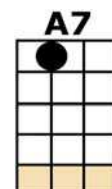

SAN FRANCISCO BAY UKULELE BLUES

INTRO: [D7][G7][C][Cmaj7/][C7/][A7][D][G7][C][G7]

I GOT THE [C] UKULELE BLUES LIVIN'
[F] BY THE SAN FRANCISCO [C] BAY [Cmaj7/][C7]
THE [F] MUSIC STORE IS
JUST SO FAR A-[C]-WAY [Cmaj7/][C7]
I [F] DIDN'T MEAN TO STRUM HER SO [F+C] HARD,
SHE WAS THE [C] BEST UKE
I [Cmaj7/] EVER [C7/] EVER [A7] HAD
I [D7/] SAID GOOD-[D7/]-BYE,
[D7/] NOW I'M GONNA [D7/] CRY
I [G7] WANNA LAY DOWN AND DIE.

I [C] AIN'T GOT A NICKEL AND I
[F] AIN'T GOT A LOUSY [C] DIME [Cmaj7/][C7]
BUT IF I [F] DON'T GET A NEW UKE
I THINK I'M GONNA LOSE MY [E7] MIND
IF I [F] EVER GET A UKE ANY [F+C] WAY,
IT'S GONNA [C] BE ANOTHER
[Cmaj7/] BRAND [C7/] NEW [A7] DAY.
[D7] STRUMMIN' UKULELE DOWN
[G7] BY THE SAN FRANCISCO [C] BAY [G7]

REPEAT FIRST VERSE AS KAZOO SOLO

[C//] SITTING DOWN [F//] STRUMMIN'
BY THE [C//] BACK DOOR [C//]
[C//] WONDERIN' WHICH [F//] CHORDS TO [C] PLAY

[F] UKULELE I'M SO [F+C] CRAZY ABOUT I
[C] JUST CAN'T [Cmaj7/] BUY [C7/] NO [A7] WAY
[F] THINK I'LL CATCH ME A [F+C] FREIGHT TRAIN
[C] 'CAUSE I'M [Cmaj7/] FEEL-[C7/]-IN' [A7] BLUE
[D7/] RIDE ALL THE [D7/] WAY
TO THE [D7/] END OF THE [D7/] LINE
[G7] STRUMMIN' ONLY WITH YOU.