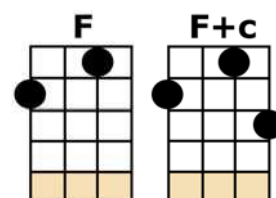

SAN FRANCISCO BAY UKULELE BLUES

INTRO: [D7][G7][C][Cmaj7/][C7/][A7][D][G7][C][G7]

I GOT THE [C] UKULELE BLUES LIVIN'
[F] BY THE SAN FRANCISCO [C] BAY [Cmaj7/][C7]
THE [F] MUSIC STORE IS
JUST SO FAR A-[C]-WAY [Cmaj7/][C7]
I [F] DIDN'T MEAN TO STRUM HER SO [F+C] HARD,
SHE WAS THE [C] BEST UKE
I [Cmaj7/] EVER [C7/] EVER [A7] HAD
I [D7/] SAID GOOD-[D7/]-BYE,
[D7/] NOW I'M GONNA [D7/] CRY
I [G7] WANNA LAY DOWN AND DIE.

I [C] AIN'T GOT A NICKEL AND I
[F] AIN'T GOT A LOUSY [C] DIME [Cmaj7/][C7]
BUT IF I [F] DON'T GET A NEW UKE
I THINK I'M GONNA LOSE MY [E7] MIND
IF I [F] EVER GET A UKE ANY [F+C] WAY,
IT'S GONNA [C] BE ANOTHER
[Cmaj7/] BRAND [C7/] NEW [A7] DAY.
[D7] STRUMMIN' UKULELE DOWN
[G7] BY THE SAN FRANCISCO [C] BAY [G7]

REPEAT FIRST VERSE AS KAZOO SOLO

[C//] SITTING DOWN [F//] STRUMMIN'
BY THE [C//] BACK DOOR [C//]
[C//] WONDERIN' WHICH [F//] CHORDS TO [C] PLAY

[F] UKULELE I'M SO [F+C] CRAZY ABOUT I
[C] JUST CAN'T [Cmaj7/] BUY [C7/] NO [A7] WAY
[F] THINK I'LL CATCH ME A [F+C] FREIGHT TRAIN
[C] 'CAUSE I'M [Cmaj7/] FEEL-[C7/]-IN' [A7] BLUE
[D7/] RIDE ALL THE [D7/] WAY
TO THE [D7/] END OF THE [D7/] LINE
[G7] STRUMMIN' ONLY WITH YOU.

[D7] STRUMMIN' UKULELE DOWN
[G7] BY THE SAN FRANCISCO [C] BAY [Cmaj7/][C7/][A7]
YEAH, [D7] STRUMMIN' UKULELE DOWN
[G7] BY THE SAN FRANCISCO [C] BAY [Cmaj7/][C7/][A7]
JUST, [D7] STRUMMIN' UKULELE DOWN
[G7] BY THE SAN FRANCISCO [C] BAY [G7/][C/]