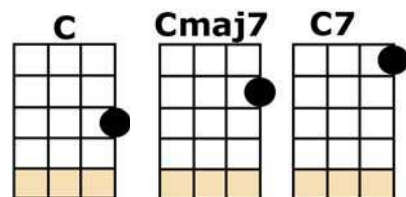

SAN FRANCISCO BAY UKULELE BLUES

INTRO: [D7][G7][C][Cmaj7/][C7/][A7][D][G7][C][G7]

I GOT THE [C] UKULELE BLUES LIVIN'
[F] BY THE SAN FRANCISCO [C] BAY [Cmaj7/][C7]
THE [F] MUSIC STORE IS
JUST SO FAR A-[C]-WAY [Cmaj7/][C7]
I [F] DIDN'T MEAN TO STRUM HER SO [F+C] HARD,
SHE WAS THE [C] BEST UKE
I [Cmaj7/] EVER [C7/] EVER [A7] HAD
I [D7/] SAID GOOD-[D7/]-BYE,
[D7/] NOW I'M GONNA [D7/] CRY
I [G7] WANNA LAY DOWN AND DIE.

I [C] AIN'T GOT A NICKEL AND I
[F] AIN'T GOT A LOUSY [C] DIME [Cmaj7/][C7]
BUT IF I [F] DON'T GET A NEW UKE
I THINK I'M GONNA LOSE MY [E7] MIND
IF I [F] EVER GET A UKE ANY [F+C] WAY,
IT'S GONNA [C] BE ANOTHER
[Cmaj7/] BRAND [C7/] NEW [A7] DAY.
[D7] STRUMMIN' UKULELE DOWN
[G7] BY THE SAN FRANCISCO [C] BAY [G7]

REPEAT FIRST VERSE AS KAZOO SOLO

[C//] SITTING DOWN [F//] STRUMMIN'
BY THE [C//] BACK DOOR [C//]
[C//] WONDERIN' WHICH [F//] CHORDS TO [C] PLAY

[F] UKULELE I'M SO [F+C] CRAZY ABOUT I
[C] JUST CAN'T [Cmaj7/] BUY [C7/] NO [A7] WAY
[F] THINK I'LL CATCH ME A [F+C] FREIGHT TRAIN
[C] 'CAUSE I'M [Cmaj7/] FEEL-[C7/]-IN' [A7] BLUE
[D7/] RIDE ALL THE [D7/] WAY
TO THE [D7/] END OF THE [D7/] LINE
[G7] STRUMMIN' ONLY WITH YOU.

[D7] STRUMMIN' UKULELE DOWN
[G7] BY THE SAN FRANCISCO [C] BAY [Cmaj7/][C7/][A7]
YEAH, [D7] STRUMMIN' UKULELE DOWN
[G7] BY THE SAN FRANCISCO [C] BAY [Cmaj7/][C7/][A7]
JUST, [D7] STRUMMIN' UKULELE DOWN
[G7] BY THE SAN FRANCISCO [C] BAY [G7/][C/]