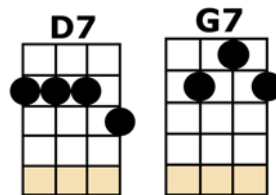

SAN FRANCISCO BAY UKULELE BLUES

INTRO: [D7][G7][C][Cmaj7/][C7/][A7][D][G7][C][G7]

I GOT THE [C] UKULELE BLUES LIVIN'
[F] BY THE SAN FRANCISCO [C] BAY [Cmaj7/][C7]
THE [F] MUSIC STORE IS
JUST SO FAR A-[C]-WAY [Cmaj7/][C7]
I [F] DIDN'T MEAN TO STRUM HER SO [F+C] HARD,
SHE WAS THE [C] BEST UKE
I [Cmaj7/] EVER [C7/] EVER [A7] HAD
I [D7/] SAID GOOD-[D7/]-BYE,
[D7/] NOW I'M GONNA [D7/] CRY
I [G7] WANNA LAY DOWN AND DIE.

I [C] AIN'T GOT A NICKEL AND I
[F] AIN'T GOT A LOUSY [C] DIME [Cmaj7/][C7]
BUT IF I [F] DON'T GET A NEW UKE
I THINK I'M GONNA LOSE MY [E7] MIND
IF I [F] EVER GET A UKE ANY [F+C] WAY,
IT'S GONNA [C] BE ANOTHER
[Cmaj7/] BRAND [C7/] NEW [A7] DAY.
[D7] STRUMMIN' UKULELE DOWN
[G7] BY THE SAN FRANCISCO [C] BAY [G7]

REPEAT FIRST VERSE AS KAZOO SOLO

[C//] SITTING DOWN [F//] STRUMMIN'
BY THE [C//] BACK DOOR [C//]
[C//] WONDERIN' WHICH [F//] CHORDS TO [C] PLAY

[F] UKULELE I'M SO [F+C] CRAZY ABOUT I
[C] JUST CAN'T [Cmaj7/] BUY [C7/] NO [A7] WAY
[F] THINK I'LL CATCH ME A [F+C] FREIGHT TRAIN
[C] 'CAUSE I'M [Cmaj7/] FEEL-[C7/]-IN' [A7] BLUE
[D7/] RIDE ALL THE [D7/] WAY
TO THE [D7/] END OF THE [D7/] LINE
[G7] STRUMMIN' ONLY WITH YOU.

[D7] STRUMMIN' UKULELE DOWN
[G7] BY THE SAN FRANCISCO [C] BAY [Cmaj7/][C7/][A7]
YEAH, [D7] STRUMMIN' UKULELE DOWN
[G7] BY THE SAN FRANCISCO [C] BAY [Cmaj7/][C7/][A7]
JUST, [D7] STRUMMIN' UKULELE DOWN
[G7] BY THE SAN FRANCISCO [C] BAY [G7/][C/]