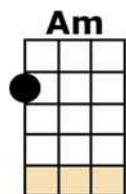

CHORUS:

YOU CAN'T [G] HIDE [C] YOUR LYIN' [G] EYES
AND YOUR [Em] SMILE [G] IS A THIN DIS-[Am]-GUISE [D]
I THOUGHT BY [G] NOW [G7] YOU'D REAL-[C]-IZE [A]
THERE [Am] AIN'T NO WAY TO [D] HIDE YOUR LYIN' [G] EYES

ON THE [G] OTHER SIDE OF [Gmaj7] TOWN A BOY IS [C] WAITING
WITH [Am] STORMY EYES AND DREAMS NO ONE COULD [D] STEAL
SHE [G] DRIVES ON THROUGH THE [Gmaj7] NIGHT ANTICI-[C]-PATING
'CAUSE HE [Am] MAKES HER FEEL THE [C] WAY SHE USED TO [G] FEEL