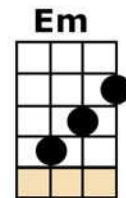

# LEAN ON ME

**INTRO = HUM FIRST VERSE AS INSTRUMENTAL**

[C] SOMETIMES IN OUR [F] LIVES  
WE ALL HAVE [C] PAIN  
WE ALL HAVE [Em] SOR-[G]-ROW  
[C] BUT IF WE ARE [F] WISE  
WE KNOW THAT [C] THERE'S  
ALWAYS TO-[G]-MOR-[C]-ROW

**CHORUS:**

[C] LEAN ON ME, WHEN YOU'RE NOT [F] STRONG  
AND I'LL BE YOUR [C] FRIEND  
I'LL HELP YOU [Em] CARRY [G] ON  
[C] FOR IT WON'T BE [F] LONG  
'TIL I'M GONNA [C] NEED  
SOMEBODY TO [G] LEAN [C] ON