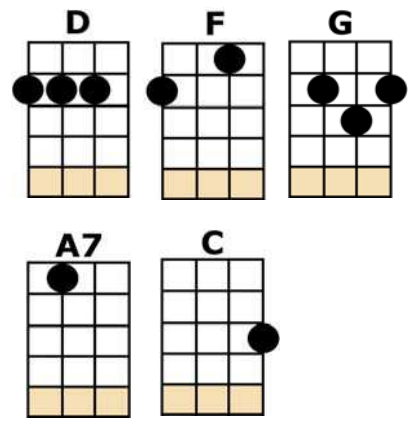

# KNOCK ON WOOD

## Kazoo Intro:

[D//] [F/] [G/] [A7//] [C/] [A7/]

[A7] I DON'T WANT TO [G] LOSE...  
THIS GOOD THING... THAT I'VE GOT  
'CAUSE IF I [D] DO... I WOULD SURELY...  
SURELY LOOSE A LOT  
'CAUSE YOUR [G] LOVE... IS BETTER...  
THAN ANY LOVE I KNOW

IT'S LIKE [D] THUNDER... [G] LIGHTNING  
[D] THE WAY YOU LOVE ME IS [G] FRIGHT'NING  
I'D BETTER [D/] KNOCK... {cahon/ tap on uke: TA-TA-TA-TA}  
ON [D] WOOD,  
[F/] BA-[G/]-BY Kazoo: [A7//] [C/] [A7/]

[A7] IT'S NO [G] SECRET...  
THAT WOMAN... IS MY LOVING CUP  
'CAUSE SHE [D] SEES... TO IT... THAT I GET ENOUGH  
JUST ONE [G] TOUCH... FROM HER...  
YOU KNOW IT MEANS SO MUCH

IT'S LIKE [D] THUNDER... [G] LIGHTNING  
[D] THE WAY YOU LOVE ME IS [G] FRIGHT'NING  
I'D BETTER [D/] KNOCK... {cahon/ tap on uke: TA-TA-TA-TA}  
ON [D] WOOD, [F/] BA-[G/]-BY  
Kazoo: [A7//] [C/] [A7/][G/] [F/] [D/] WOH YEAH