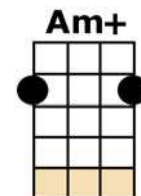

IT MUST BE LOVE

[Am] [Am+] [Am] [Am+] [G] [C+] [G] [C+/////][G/]

[Am] I NEVER [Am+] THOUGHT I'D MISS YOU

[Am] HALF AS [Am+] MUCH AS I [G] DO [C+][G][C+/////][G/]

[Am] AND I NEVER [Am+] THOUGHT I'D FEEL THIS [Am] WAY,
THE WAY I [Am+] FEEL ABOUT [G] YOU [C+][G][C+/////][G/]

[Em7] AS SOON AS I [A9] WAKE UP
EVERY [Dm] NIGHT, EVERY [E7] DAY

[Am] I KNOW THAT IT'S [Am+7] YOU I NEED
TO [Am7] TAKE THE BLUES A-[Am6/]-WAY [Am6/////]

[G] IT MUST BE [Gmaj7//] LOVE, [Em7//] LOVE, [C//] LOVE [D//]