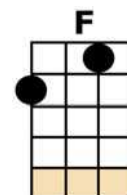

HELLO, MARY LOU

CHORUS:

WELL, HEL-[C]-LO, MARY LOU,
[F] GOODBYE HEART
SWEET [C] MARY LOU,
I'M SO IN LOVE WITH [G] YOU.
I [C] KNEW MARY LOU,
[E7] WE'D NEVER [Am] PART
SO HEL-[C]-LO, MARY [G] LOU,
GOODBYE [C] HEART

YOU [C] PASSED ME BY ONE SUNNY DAY
[F] FLASHED THOSE BIG BROWN EYES MY WAY
AND [C] OOH I WANTED YOU FOREVER [G] MORE.
NOW [C] I'M NOT ONE THAT GETS AROUND,
I [F] SWEAR MY FEET STUCK TO THE GROUND
AND [C] THOUGH I NEVER
[G] DID MEET YOU BE-[C]-FORE.

CHORUS

I [C] SAW YOUR LIPS, I HEARD YOUR VOICE,
BE-[F]-LIEVE ME, I JUST HAD NO CHOICE
WILD [C] HORSES COULDN'T MAKE ME STAY A-[G]-WAY.
I [C] THOUGHT ABOUT A MOONLIT NIGHT
MY [F] ARMS AROUND YOU, GOOD AND TIGHT,
THAT'S [C] ALL I HAD TO [G] SEE FOR ME TO [C] SAY...