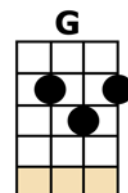

HELLO, MARY LOU

CHORUS:

WELL, HEL-[C]-LO, MARY LOU,
[F] GOODBYE HEART
SWEET [C] MARY LOU,
I'M SO IN LOVE WITH [G] YOU.
I [C] KNEW MARY LOU,
[E7] WE'D NEVER [Am] PART
SO HEL-[C]-LO, MARY [G] LOU,
GOODBYE [C] HEART

YOU [C] PASSED ME BY ONE SUNNY DAY
[F] FLASHED THOSE BIG BROWN EYES MY WAY
AND [C] OOH I WANTED YOU FOREVER [G] MORE.
NOW [C] I'M NOT ONE THAT GETS AROUND,
I [F] SWEAR MY FEET STUCK TO THE GROUND
AND [C] THOUGH I NEVER
[G] DID MEET YOU BE-[C]-FORE.

CHORUS

I [C] SAW YOUR LIPS, I HEARD YOUR VOICE,
BE-[F]-LIEVE ME, I JUST HAD NO CHOICE
WILD [C] HORSES COULDN'T MAKE ME STAY A-[G]-WAY.
I [C] THOUGHT ABOUT A MOONLIT NIGHT
MY [F] ARMS AROUND YOU, GOOD AND TIGHT,
THAT'S [C] ALL I HAD TO [G] SEE FOR ME TO [C] SAY...