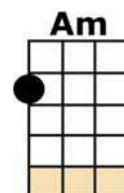

HELLO, MARY LOU

CHORUS:

WELL, HEL-[C]-LO, MARY LOU,
[F] GOODBYE HEART
SWEET [C] MARY LOU,
I'M SO IN LOVE WITH [G] YOU.
I [C] KNEW MARY LOU,
[E7] WE'D NEVER [Am] PART
SO HEL-[C]-LO, MARY [G] LOU,
GOODBYE [C] HEART

YOU [C] PASSED ME BY ONE SUNNY DAY
[F] FLASHED THOSE BIG BROWN EYES MY WAY
AND [C] OOH I WANTED YOU FOREVER [G] MORE.
NOW [C] I'M NOT ONE THAT GETS AROUND,
I [F] SWEAR MY FEET STUCK TO THE GROUND
AND [C] THOUGH I NEVER
[G] DID MEET YOU BE-[C]-FORE.

CHORUS

I [C] SAW YOUR LIPS, I HEARD YOUR VOICE,
BE-[F]-LIEVE ME, I JUST HAD NO CHOICE
WILD [C] HORSES COULDN'T MAKE ME STAY A-[G]-WAY.
I [C] THOUGHT ABOUT A MOONLIT NIGHT
MY [F] ARMS AROUND YOU, GOOD AND TIGHT,
THAT'S [C] ALL I HAD TO [G] SEE FOR ME TO [C] SAY...