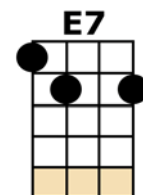

HELLO, MARY LOU

CHORUS:

WELL, HEL-[C]-LO, MARY LOU,
[F] GOODBYE HEART
SWEET [C] MARY LOU,
I'M SO IN LOVE WITH [G] YOU.
I [C] KNEW MARY LOU,
[E7] WE'D NEVER [Am] PART
SO HEL-[C]-LO, MARY [G] LOU,
GOODBYE [C] HEART

YOU [C] PASSED ME BY ONE SUNNY DAY
[F] FLASHED THOSE BIG BROWN EYES MY WAY
AND [C] OOH I WANTED YOU FOREVER [G] MORE.
NOW [C] I'M NOT ONE THAT GETS AROUND,
I [F] SWEAR MY FEET STUCK TO THE GROUND
AND [C] THOUGH I NEVER
[G] DID MEET YOU BE-[C]-FORE.

CHORUS

I [C] SAW YOUR LIPS, I HEARD YOUR VOICE,
BE-[F]-LIEVE ME, I JUST HAD NO CHOICE
WILD [C] HORSES COULDN'T MAKE ME STAY A-[G]-WAY.
I [C] THOUGHT ABOUT A MOONLIT NIGHT
MY [F] ARMS AROUND YOU, GOOD AND TIGHT,
THAT'S [C] ALL I HAD TO [G] SEE FOR ME TO [C] SAY...