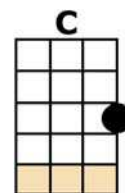

HELLO, MARY LOU

CHORUS:

WELL, HEL-[C]-LO, MARY LOU,
[F] GOODBYE HEART
SWEET [C] MARY LOU,
I'M SO IN LOVE WITH [G] YOU.
I [C] KNEW MARY LOU,
[E7] WE'D NEVER [Am] PART
SO HEL-[C]-LO, MARY [G] LOU,
GOODBYE [C] HEART

YOU [C] PASSED ME BY ONE SUNNY DAY
[F] FLASHED THOSE BIG BROWN EYES MY WAY
AND [C] OOH I WANTED YOU FOREVER [G] MORE.
NOW [C] I'M NOT ONE THAT GETS AROUND,
I [F] SWEAR MY FEET STUCK TO THE GROUND
AND [C] THOUGH I NEVER
[G] DID MEET YOU BE-[C]-FORE.

CHORUS

I [C] SAW YOUR LIPS, I HEARD YOUR VOICE,
BE-[F]-LIEVE ME, I JUST HAD NO CHOICE
WILD [C] HORSES COULDN'T MAKE ME STAY A-[G]-WAY.
I [C] THOUGHT ABOUT A MOONLIT NIGHT
MY [F] ARMS AROUND YOU, GOOD AND TIGHT,
THAT'S [C] ALL I HAD TO [G] SEE FOR ME TO [C] SAY...