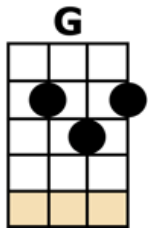

DIRTY OLD TOWN

I MET MY [G] LOVE BY THE GAS WORKS WALL
DREAMED A [C] DREAM BY THE OLD CA-[G]-NAL
I KISSED MY [G] GIRL BY THE FACTORY WALL
DIRTY OLD [D] TOWN DIRTY OLD [Em7] TOWN

CLOUDS ARE [G] DRIFTING ACROSS THE MOON
CATS ARE [C] PROWLING ON THEIR [G] BEAT
SPRING'S A [G] GIRL FROM THE STREETS AT NIGHT
DIRTY OLD [D] TOWN DIRTY OLD [Em7] TOWN

INSTRUMENTAL

{ 8 strums per chord } : [C] [F] [C] [G]
{ 4 strums } : [Am]

I HEARD A [G] SIREN FROM THE DOCKS
SAW A [C] TRAIN SET THE NIGHT ON [G] FIRE
I SMELLED THE [G] SPRING ON THE SMOKY WIND
DIRTY OLD [D] TOWN DIRTY OLD [Em7] TOWN

I'M GONNA [G] MAKE ME A BIG SHARP AXE
SHINING [C] STEEL TEMPERED IN THE [G] FIRE
I'LL CHOP YOU [G] DOWN LIKE AN OLD DEAD TREE
DIRTY OLD [D] TOWN DIRTY OLD [Em7] TOWN

I MET MY [G] LOVE BY THE GAS WORKS WALL
DREAMED A [C] DREAM BY THE OLD CA-[G]-NAL
I KISSED MY [G] GIRL BY THE FACTORY WALL
DIRTY OLD [Am] TOWN.....DIRTY OLD [Em7] TOWN
DIRTY OLD [D] TOWN DIRTY OLD [Em7] TOWN