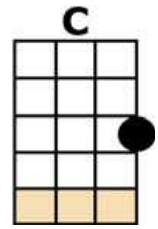

DIRTY OLD TOWN

I MET MY [G] LOVE BY THE GAS WORKS WALL
DREAMED A [C] DREAM BY THE OLD CA-[G]-NAL
I KISSED MY [G] GIRL BY THE FACTORY WALL
DIRTY OLD [D] TOWN DIRTY OLD [Em7] TOWN

CLOUDS ARE [G] DRIFTING ACROSS THE MOON
CATS ARE [C] PROWLING ON THEIR [G] BEAT
SPRING'S A [G] GIRL FROM THE STREETS AT NIGHT
DIRTY OLD [D] TOWN DIRTY OLD [Em7] TOWN

INSTRUMENTAL

{ 8 strums per chord } : [C] [F] [C] [G]
{ 4 strums } : [Am]

I HEARD A [G] SIREN FROM THE DOCKS
SAW A [C] TRAIN SET THE NIGHT ON [G] FIRE
I SMELLED THE [G] SPRING ON THE SMOKY WIND
DIRTY OLD [D] TOWN DIRTY OLD [Em7] TOWN

I'M GONNA [G] MAKE ME A BIG SHARP AXE
SHINING [C] STEEL TEMPERED IN THE [G] FIRE
I'LL CHOP YOU [G] DOWN LIKE AN OLD DEAD TREE
DIRTY OLD [D] TOWN DIRTY OLD [Em7] TOWN

I MET MY [G] LOVE BY THE GAS WORKS WALL
DREAMED A [C] DREAM BY THE OLD CA-[G]-NAL
I KISSED MY [G] GIRL BY THE FACTORY WALL
DIRTY OLD [Am] TOWN.....DIRTY OLD [Em7] TOWN
DIRTY OLD [D] TOWN DIRTY OLD [Em7] TOWN