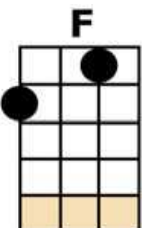

DIRTY OLD TOWN

I MET MY [G] LOVE BY THE GAS WORKS WALL
DREAMED A [C] DREAM BY THE OLD CA-[G]-NAL
I KISSED MY [G] GIRL BY THE FACTORY WALL
DIRTY OLD [D] TOWN DIRTY OLD [Em7] TOWN

CLOUDS ARE [G] DRIFTING ACROSS THE MOON
CATS ARE [C] PROWLING ON THEIR [G] BEAT
SPRING'S A [G] GIRL FROM THE STREETS AT NIGHT
DIRTY OLD [D] TOWN DIRTY OLD [Em7] TOWN

INSTRUMENTAL

{ 8 strums per chord } : [C] [F] [C] [G]
{ 4 strums } : [Am]

I HEARD A [G] SIREN FROM THE DOCKS
SAW A [C] TRAIN SET THE NIGHT ON [G] FIRE
I SMELLED THE [G] SPRING ON THE SMOKY WIND
DIRTY OLD [D] TOWN DIRTY OLD [Em7] TOWN

I'M GONNA [G] MAKE ME A BIG SHARP AXE
SHINING [C] STEEL TEMPERED IN THE [G] FIRE
I'LL CHOP YOU [G] DOWN LIKE AN OLD DEAD TREE
DIRTY OLD [D] TOWN DIRTY OLD [Em7] TOWN

I MET MY [G] LOVE BY THE GAS WORKS WALL
DREAMED A [C] DREAM BY THE OLD CA-[G]-NAL
I KISSED MY [G] GIRL BY THE FACTORY WALL
DIRTY OLD [Am] TOWN.....DIRTY OLD [Em7] TOWN
DIRTY OLD [D] TOWN DIRTY OLD [Em7] TOWN