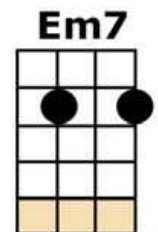

DIRTY OLD TOWN

I MET MY [G] LOVE BY THE GAS WORKS WALL
DREAMED A [C] DREAM BY THE OLD CA-[G]-NAL
I KISSED MY [G] GIRL BY THE FACTORY WALL
DIRTY OLD [D] TOWN DIRTY OLD [Em7] TOWN

CLOUDS ARE [G] DRIFTING ACROSS THE MOON
CATS ARE [C] PROWLING ON THEIR [G] BEAT
SPRING'S A [G] GIRL FROM THE STREETS AT NIGHT
DIRTY OLD [D] TOWN DIRTY OLD [Em7] TOWN

INSTRUMENTAL

{ 8 strums per chord } : [C] [F] [C] [G]
{ 4 strums } : [Am]

I HEARD A [G] SIREN FROM THE DOCKS
SAW A [C] TRAIN SET THE NIGHT ON [G] FIRE
I SMELLED THE [G] SPRING ON THE SMOKY WIND
DIRTY OLD [D] TOWN DIRTY OLD [Em7] TOWN

I'M GONNA [G] MAKE ME A BIG SHARP AXE
SHINING [C] STEEL TEMPERED IN THE [G] FIRE
I'LL CHOP YOU [G] DOWN LIKE AN OLD DEAD TREE
DIRTY OLD [D] TOWN DIRTY OLD [Em7] TOWN

I MET MY [G] LOVE BY THE GAS WORKS WALL
DREAMED A [C] DREAM BY THE OLD CA-[G]-NAL
I KISSED MY [G] GIRL BY THE FACTORY WALL
DIRTY OLD [Am] TOWN.....DIRTY OLD [Em7] TOWN
DIRTY OLD [D] TOWN DIRTY OLD [Em7] TOWN