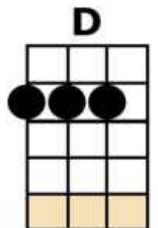

DIRTY OLD TOWN

I MET MY [G] LOVE BY THE GAS WORKS WALL
DREAMED A [C] DREAM BY THE OLD CA-[G]-NAL
I KISSED MY [G] GIRL BY THE FACTORY WALL
DIRTY OLD [D] TOWN DIRTY OLD [Em7] TOWN

CLOUDS ARE [G] DRIFTING ACROSS THE MOON
CATS ARE [C] PROWLING ON THEIR [G] BEAT
SPRING'S A [G] GIRL FROM THE STREETS AT NIGHT
DIRTY OLD [D] TOWN DIRTY OLD [Em7] TOWN

INSTRUMENTAL

{ 8 strums per chord } : [C] [F] [C] [G]
{ 4 strums } : [Am]

I HEARD A [G] SIREN FROM THE DOCKS
SAW A [C] TRAIN SET THE NIGHT ON [G] FIRE
I SMELLED THE [G] SPRING ON THE SMOKY WIND
DIRTY OLD [D] TOWN DIRTY OLD [Em7] TOWN

I'M GONNA [G] MAKE ME A BIG SHARP AXE
SHINING [C] STEEL TEMPERED IN THE [G] FIRE
I'LL CHOP YOU [G] DOWN LIKE AN OLD DEAD TREE
DIRTY OLD [D] TOWN DIRTY OLD [Em7] TOWN

I MET MY [G] LOVE BY THE GAS WORKS WALL
DREAMED A [C] DREAM BY THE OLD CA-[G]-NAL
I KISSED MY [G] GIRL BY THE FACTORY WALL
DIRTY OLD [Am] TOWN.....DIRTY OLD [Em7] TOWN
DIRTY OLD [D] TOWN DIRTY OLD [Em7] TOWN