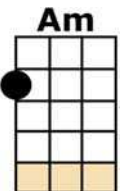

BYE BYE LOVE

INTRO:

[G] ~~THERE GOES MY~~ [D7] ~~BABY WITH SOMEONE~~
[G] ~~NEW, SHE SURE LOOKS~~
[D7] ~~HAPPY I SURE AM~~ [G] ~~BLUE~~ [G7]

CHORUS:

[C] BYE BYE [G] LOVE [C] BYE BYE [G] HAPPINESS
[C] HELLO [G] LONELINESS
I THINK I'M [D7] GONNA [G] CRY
[C] BYE BYE [G] LOVE [C] BYE BYE [G] SWEET CARESS
[C] HELLO [G] EMPTINESS
I FEEL LIKE [D7] I COULD [G] DIE
[G] BYE BYE MY [D7] LOVE GOOD-[G]-BYE

THERE GOES MY [D7] BABY WITH SOMEONE [G] NEW
SHE SURE LOOKS [D7] HAPPY I SURE AM [G] BLUE
SHE WAS MY [C] BABY TILL HE STEPPED [D7] IN
GOODBYE TO [Am] ROMANCE
THAT MIGHT HAVE [G] BEEN [G7]

CHORUS

[G] I'M THROUGH WITH [D7] ROMANCE
I'M THROUGH WITH [G] LOVE
[G] I'M THROUGH WITH [D7] COUNTING
THE STARS A-[G]-BOVE
AND HERE'S THE [C] REASON THAT I'M SO [D7] FREE
MY LOVIN' [Am] BABY IS THROUGH WITH [G] ME [G7]

CHORUS

[G] BYE BYE MY [D7] LOVE GOOD-[G]-BYE
[G] BYE BYE MY [D7] LOVE GOOD-[G]-BYE [C/][G/]