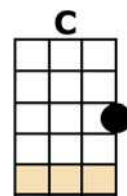

BROWN-EYED GIRL intro: { single strums } [G/] [C/] [G/] [D/]

OR: intro
2nd fret

repeat at 7th fret
repeat at 2nd fret

then:-

[G] HEY WHERE DID [C] WE GO
[G] DAYS WHEN THE [D] RAINS CAME
[G] DOWN IN THE [C] HOLLOW
[G] WE WERE PLAYIN' A [D] NEW GAME
[G] LAUGHING AND A [C] RUNNING HEY HEY
[G] SKIPPING AND A [D] JUMPING
[G] IN THE MISTY [C] MORNING FOG WITH
[G] OUR HEARTS A-[D]-THUMPING AND [C] YOU -
[D] MY BROWN-EYED [G] GIRL [Em]
[C] YOU MY [D] BROWN-EYED [G] GIRL [D]

[G] WHATEVER [C] HAPPENED
[G] TO TUESDAY AND [D] SO SLOW
[G] GOING DOWN THE [C] OLD MINE
WITH A [G] TRANSISTOR [D] RADIO
[G] STANDING IN THE [C] SUNLIGHT, LAUGHING
[G] HIDING BEHIND A [D] RAINBOW'S WALL
[G] SLIPPING AND A-[C]-SLIDING
[G] ALL ALONG THE [D] WATERFALL WITH [C] YOU
[D] MY BROWN-EYED [G] GIRL [Em]
[C] YOU MY [D] BROWN-EYED [G] GIRL [D]

[D7] DO YOU REMEMBER WHEN WE USED TO [G] SING:
[G] SHA LA LA [C] LA LA LA LA [G] LA LA LA LA TE [D] DA
[G] SHA LA LA [C] LA LA LA LA [G] LA LA LA LA TE [D] DA
LA TE [G] DA

[G] SO HARD TO [C] FIND MY WAY
[G] NOW THAT I'M ALL [D] ON MY OWN
[G] I SAW YOU JUST THE [C] OTHER DAY
[G] MY HOW [D] YOU HAVE GROWN
[G] CAST MY MEMORY [C] BACK THERE LORD
[G] SOMETIMES I'M [D] OVERCOME THINKING 'BOUT
[G] MAKING LOVE IN THE [C] GREEN GRASS
[G] BEHIND THE [D] STADIUM WITH [C] YOU
[D] MY BROWN-EYED [G] GIRL [Em]
[C] YOU MY [D] BROWN-EYED [G] GIRL [D]