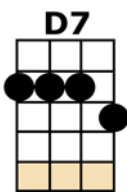

BROWN-EYED GIRL intro: { single strums } [G/] [C/] [G/] [D/]

OR: intro
2nd fret

repeat at 7th fret
repeat at 2nd fret

then:-

[G] HEY WHERE DID [C] WE GO
[G] DAYS WHEN THE [D] RAINS CAME
[G] DOWN IN THE [C] HOLLOW
[G] WE WERE PLAYIN' A [D] NEW GAME
[G] LAUGHING AND A [C] RUNNING HEY HEY
[G] SKIPPING AND A [D] JUMPING
[G] IN THE MISTY [C] MORNING FOG WITH
[G] OUR HEARTS A-[D]-THUMPING AND [C] YOU -
[D] MY BROWN-EYED [G] GIRL [Em]
[C] YOU MY [D] BROWN-EYED [G] GIRL [D]

[G] WHATEVER [C] HAPPENED
[G] TO TUESDAY AND [D] SO SLOW
[G] GOING DOWN THE [C] OLD MINE
WITH A [G] TRANSISTOR [D] RADIO
[G] STANDING IN THE [C] SUNLIGHT, LAUGHING
[G] HIDING BEHIND A [D] RAINBOW'S WALL
[G] SLIPPING AND A-[C]-SLIDING
[G] ALL ALONG THE [D] WATERFALL WITH [C] YOU
[D] MY BROWN-EYED [G] GIRL [Em]
[C] YOU MY [D] BROWN-EYED [G] GIRL [D]

[D7] DO YOU REMEMBER WHEN WE USED TO [G] SING:
[G] SHA LA LA [C] LA LA LA LA [G] LA LA LA LA TE [D] DA
[G] SHA LA LA [C] LA LA LA LA [G] LA LA LA LA TE [D] DA
LA TE [G] DA

[G] SO HARD TO [C] FIND MY WAY
[G] NOW THAT I'M ALL [D] ON MY OWN
[G] I SAW YOU JUST THE [C] OTHER DAY
[G] MY HOW [D] YOU HAVE GROWN
[G] CAST MY MEMORY [C] BACK THERE LORD
[G] SOMETIMES I'M [D] OVERCOME THINKING 'BOUT
[G] MAKING LOVE IN THE [C] GREEN GRASS
[G] BEHIND THE [D] STADIUM WITH [C] YOU
[D] MY BROWN-EYED [G] GIRL [Em]
[C] YOU MY [D] BROWN-EYED [G] GIRL [D]