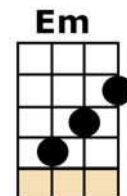

BROWN-EYED GIRL intro: { single strums } [G/] [C/] [G/] [D/]

OR: intro
2nd fret

repeat at 7th fret
repeat at 2nd fret

then:-

[G] HEY WHERE DID [C] WE GO
[G] DAYS WHEN THE [D] RAINS CAME
[G] DOWN IN THE [C] HOLLOW
[G] WE WERE PLAYIN' A [D] NEW GAME
[G] LAUGHING AND A [C] RUNNING HEY HEY
[G] SKIPPING AND A [D] JUMPING
[G] IN THE MISTY [C] MORNING FOG WITH
[G] OUR HEARTS A-[D]-THUMPING AND [C] YOU -
[D] MY BROWN-EYED [G] GIRL [Em]
[C] YOU MY [D] BROWN-EYED [G] GIRL [D]

[G] WHATEVER [C] HAPPENED
[G] TO TUESDAY AND [D] SO SLOW
[G] GOING DOWN THE [C] OLD MINE
WITH A [G] TRANSISTOR [D] RADIO
[G] STANDING IN THE [C] SUNLIGHT, LAUGHING
[G] HIDING BEHIND A [D] RAINBOW'S WALL
[G] SLIPPING AND A-[C]-SLIDING
[G] ALL ALONG THE [D] WATERFALL WITH [C] YOU
[D] MY BROWN-EYED [G] GIRL [Em]
[C] YOU MY [D] BROWN-EYED [G] GIRL [D]

[D7] DO YOU REMEMBER WHEN WE USED TO [G] SING:
[G] SHA LA LA [C] LA LA LA LA [G] LA LA LA LA TE [D] DA
[G] SHA LA LA [C] LA LA LA LA [G] LA LA LA LA TE [D] DA
LA TE [G] DA

[G] SO HARD TO [C] FIND MY WAY
[G] NOW THAT I'M ALL [D] ON MY OWN
[G] I SAW YOU JUST THE [C] OTHER DAY
[G] MY HOW [D] YOU HAVE GROWN
[G] CAST MY MEMORY [C] BACK THERE LORD
[G] SOMETIMES I'M [D] OVERCOME THINKING 'BOUT
[G] MAKING LOVE IN THE [C] GREEN GRASS
[G] BEHIND THE [D] STADIUM WITH [C] YOU
[D] MY BROWN-EYED [G] GIRL [Em]
[C] YOU MY [D] BROWN-EYED [G] GIRL [D]