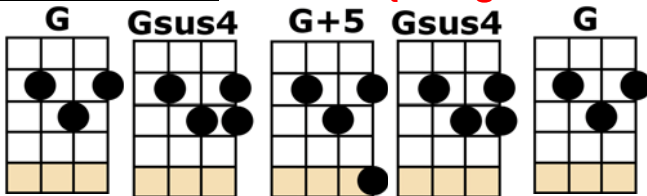

BROWN-EYED GIRL intro: { single strums } [G/] [C/] [G/] [D/]

OR: intro
2nd fret

repeat at 7th fret
repeat at 2nd fret

then:-

[G] HEY WHERE DID [C] WE GO
[G] DAYS WHEN THE [D] RAINS CAME
[G] DOWN IN THE [C] HOLLOW
[G] WE WERE PLAYIN' A [D] NEW GAME
[G] LAUGHING AND A [C] RUNNING HEY HEY
[G] SKIPPING AND A [D] JUMPING
[G] IN THE MISTY [C] MORNING FOG WITH
[G] OUR HEARTS A-[D]-THUMPING AND [C] YOU -
[D] MY BROWN-EYED [G] GIRL [Em]
[C] YOU MY [D] BROWN-EYED [G] GIRL [D]

[G] WHATEVER [C] HAPPENED
[G] TO TUESDAY AND [D] SO SLOW
[G] GOING DOWN THE [C] OLD MINE
WITH A [G] TRANSISTOR [D] RADIO
[G] STANDING IN THE [C] SUNLIGHT, LAUGHING
[G] HIDING BEHIND A [D] RAINBOW'S WALL
[G] SLIPPING AND A-[C]-SLIDING
[G] ALL ALONG THE [D] WATERFALL WITH [C] YOU
[D] MY BROWN-EYED [G] GIRL [Em]
[C] YOU MY [D] BROWN-EYED [G] GIRL [D]

[D7] DO YOU REMEMBER WHEN WE USED TO [G] SING:
[G] SHA LA LA [C] LA LA LA LA [G] LA LA LA LA TE [D] DA
[G] SHA LA LA [C] LA LA LA LA [G] LA LA LA LA TE [D] DA
LA TE [G] DA

[G] SO HARD TO [C] FIND MY WAY
[G] NOW THAT I'M ALL [D] ON MY OWN
[G] I SAW YOU JUST THE [C] OTHER DAY
[G] MY HOW [D] YOU HAVE GROWN
[G] CAST MY MEMORY [C] BACK THERE LORD
[G] SOMETIMES I'M [D] OVERCOME THINKING 'BOUT
[G] MAKING LOVE IN THE [C] GREEN GRASS
[G] BEHIND THE [D] STADIUM WITH [C] YOU
[D] MY BROWN-EYED [G] GIRL [Em]
[C] YOU MY [D] BROWN-EYED [G] GIRL [D]

[D7] DO YOU REMEMBER WHEN WE USED TO [G] SING:
[G] SHA LA LA [C] LA LA LA LA [G] LA LA LA LA TE [D] DA
[G] SHA LA LA [C] LA LA LA LA [G] LA LA LA LA TE [D] DA
[G] SHA LA LA [C] LA LA LA LA [G] LA LA LA LA TE [D] DA
LA TE [G/] DA [Gsus4/] [G+ 5/] [Gsus4/] [G/]