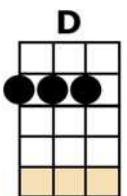

BROWN-EYED GIRL intro: { single strums } [G/] [C/] [G/] [D/]

OR: intro
2nd fret

repeat at 7th fret
repeat at 2nd fret

then:-

[G] HEY WHERE DID [C] WE GO
[G] DAYS WHEN THE [D] RAINS CAME
[G] DOWN IN THE [C] HOLLOW
[G] WE WERE PLAYIN' A [D] NEW GAME
[G] LAUGHING AND A [C] RUNNING HEY HEY
[G] SKIPPING AND A [D] JUMPING
[G] IN THE MISTY [C] MORNING FOG WITH
[G] OUR HEARTS A-[D]-THUMPING AND [C] YOU -
[D] MY BROWN-EYED [G] GIRL [Em]
[C] YOU MY [D] BROWN-EYED [G] GIRL [D]

[G] WHATEVER [C] HAPPENED
[G] TO TUESDAY AND [D] SO SLOW
[G] GOING DOWN THE [C] OLD MINE
WITH A [G] TRANSISTOR [D] RADIO
[G] STANDING IN THE [C] SUNLIGHT, LAUGHING
[G] HIDING BEHIND A [D] RAINBOW'S WALL
[G] SLIPPING AND A-[C]-SLIDING
[G] ALL ALONG THE [D] WATERFALL WITH [C] YOU
[D] MY BROWN-EYED [G] GIRL [Em]
[C] YOU MY [D] BROWN-EYED [G] GIRL [D]

[D7] DO YOU REMEMBER WHEN WE USED TO [G] SING:
[G] SHA LA LA [C] LA LA LA LA [G] LA LA LA LA TE [D] DA
[G] SHA LA LA [C] LA LA LA LA [G] LA LA LA LA TE [D] DA
LA TE [G] DA

[G] SO HARD TO [C] FIND MY WAY
[G] NOW THAT I'M ALL [D] ON MY OWN
[G] I SAW YOU JUST THE [C] OTHER DAY
[G] MY HOW [D] YOU HAVE GROWN
[G] CAST MY MEMORY [C] BACK THERE LORD
[G] SOMETIMES I'M [D] OVERCOME THINKING 'BOUT
[G] MAKING LOVE IN THE [C] GREEN GRASS
[G] BEHIND THE [D] STADIUM WITH [C] YOU
[D] MY BROWN-EYED [G] GIRL [Em]
[C] YOU MY [D] BROWN-EYED [G] GIRL [D]